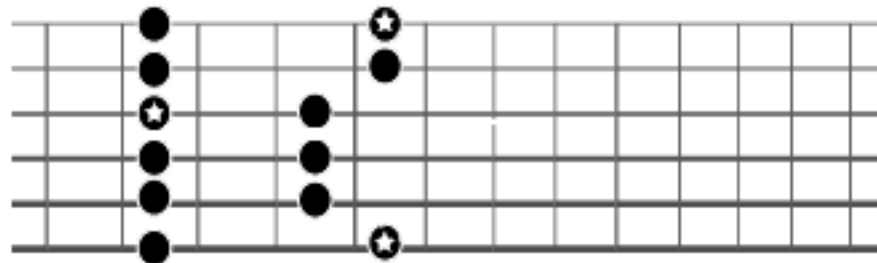

Closed Position Pentatonic Scale Patterns

Guitar

Mando/Fiddle