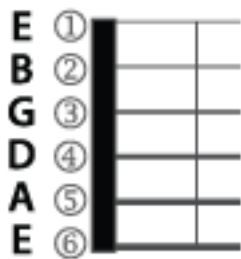

Closed Position Pentatonic Scale Patterns

Guitar

Mando/Fiddle